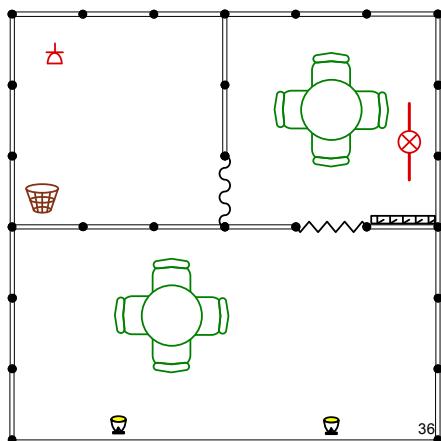

Standard Booths On The EQUIROS PRO'2018 Exhibition:

6 m²

Table	- 1
Chair	- 2
Coat rack	- 1
Rubbish bin	- 1
Spot lamp	- 1
Socket 220 V	- 1

9 m²

Table	- 1
Chair	- 3
Coat rack	- 1
Rubbish bin	- 1
Spot lamp	- 2
Socket 220 V	- 1

12 m²

Table	- 1
Chair	- 4
Coat rack	- 1
Rubbish bin	- 1
Spot lamp	- 2
Socket 220 V	- 1

18 m²

Wall panel, 100x250	- 2
Door	- 1
Table	- 1
Chair	- 4
Coat rack	- 1
Rubbish bin	- 1
Spot lamp	- 2
Socket 220 V	- 1

24 m²

Wall panel, 100x250	- 3
Door	- 1
Table	- 1
Chair	- 4
Coat rack	- 1
Rubbish bin	- 1
Spot lamp	- 2
Socket 220 V	- 1

30 m²

Wall panel, 100x250	- 6
Door	- 1
Curtain	- 1
Table	- 1
Chair	- 6
Coat rack	- 1
Rubbish bin	- 1
Spot lamp	- 2
Lamp DC 40	- 1
Socket 220 V	- 1