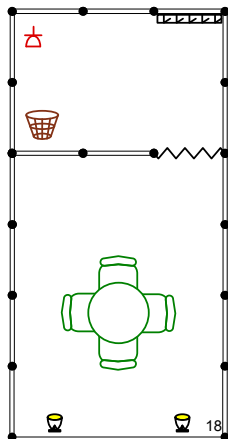

Standard Booths On The EQUIROS PRO'2018 Exhibition:

6 m²

Table	- 1
Chair	- 2
Coat rack	- 1
Rubbish bin	- 1
Spot lamp	- 1
Socket 220 V	- 1

9 m²

Table	- 1
Chair	- 3
Coat rack	- 1
Rubbish bin	- 1
Spot lamp	- 2
Socket 220 V	- 1

12 m²

Table	- 1
Chair	- 4
Coat rack	- 1
Rubbish bin	- 1
Spot lamp	- 2
Socket 220 V	- 1

18 m²

Wall panel, 100x250	- 2
Door	- 1
Table	- 1
Chair	- 4
Coat rack	- 1
Rubbish bin	- 1
Spot lamp	- 2
Socket 220 V	- 1

24 m²

Wall panel, 100x250	- 3
Door	- 1
Table	- 1
Chair	- 4
Coat rack	- 1
Rubbish bin	- 1
Spot lamp	- 2
Socket 220 V	- 1

30 m²

Wall panel, 100x250	- 6
Door	- 1
Curtain	- 1
Table	- 1
Chair	- 6
Coat rack	- 1
Rubbish bin	- 1
Spot lamp	- 2
Lamp DC 40	- 1
Socket 220 V	- 1

36 m²

Wall panel, 100x250	- 7
Door	- 1
Curtain	- 1
Table	- 2
Chair	- 8
Coat rack	- 1
Rubbish bin	- 1
Spot lamp	- 2
Lamp DC 40	- 1
Socket 220 V	- 1