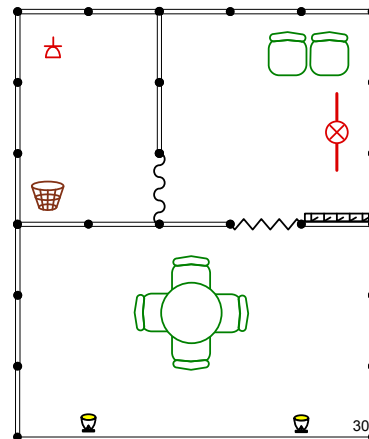

Standard Booths On The EQUIROS PRO'2018 Exhibition:

6 m²

Table	- 1
Chair	- 2
Coat rack	- 1
Rubbish bin	- 1
Spot lamp	- 1
Socket 220 V	- 1

9 m²

Table	- 1
Chair	- 3
Coat rack	- 1
Rubbish bin	- 1
Spot lamp	- 2
Socket 220 V	- 1

12 m²

Table	- 1
Chair	- 4
Coat rack	- 1
Rubbish bin	- 1
Spot lamp	- 2
Socket 220 V	- 1

18 m²

Wall panel, 100x250	- 2
Door	- 1
Table	- 1
Chair	- 4
Coat rack	- 1
Rubbish bin	- 1
Spot lamp	- 2
Socket 220 V	- 1

24 m²

Wall panel, 100x250	- 3
Door	- 1
Table	- 1
Chair	- 4
Coat rack	- 1
Rubbish bin	- 1
Spot lamp	- 2
Socket 220 V	- 1

30 m²

Wall panel, 100x250	- 6
Door	- 1
Curtain	- 1
Table	- 1
Chair	- 6
Coat rack	- 1
Rubbish bin	- 1
Spot lamp	- 2
Lamp DC 40	- 1
Socket 220 V	- 1